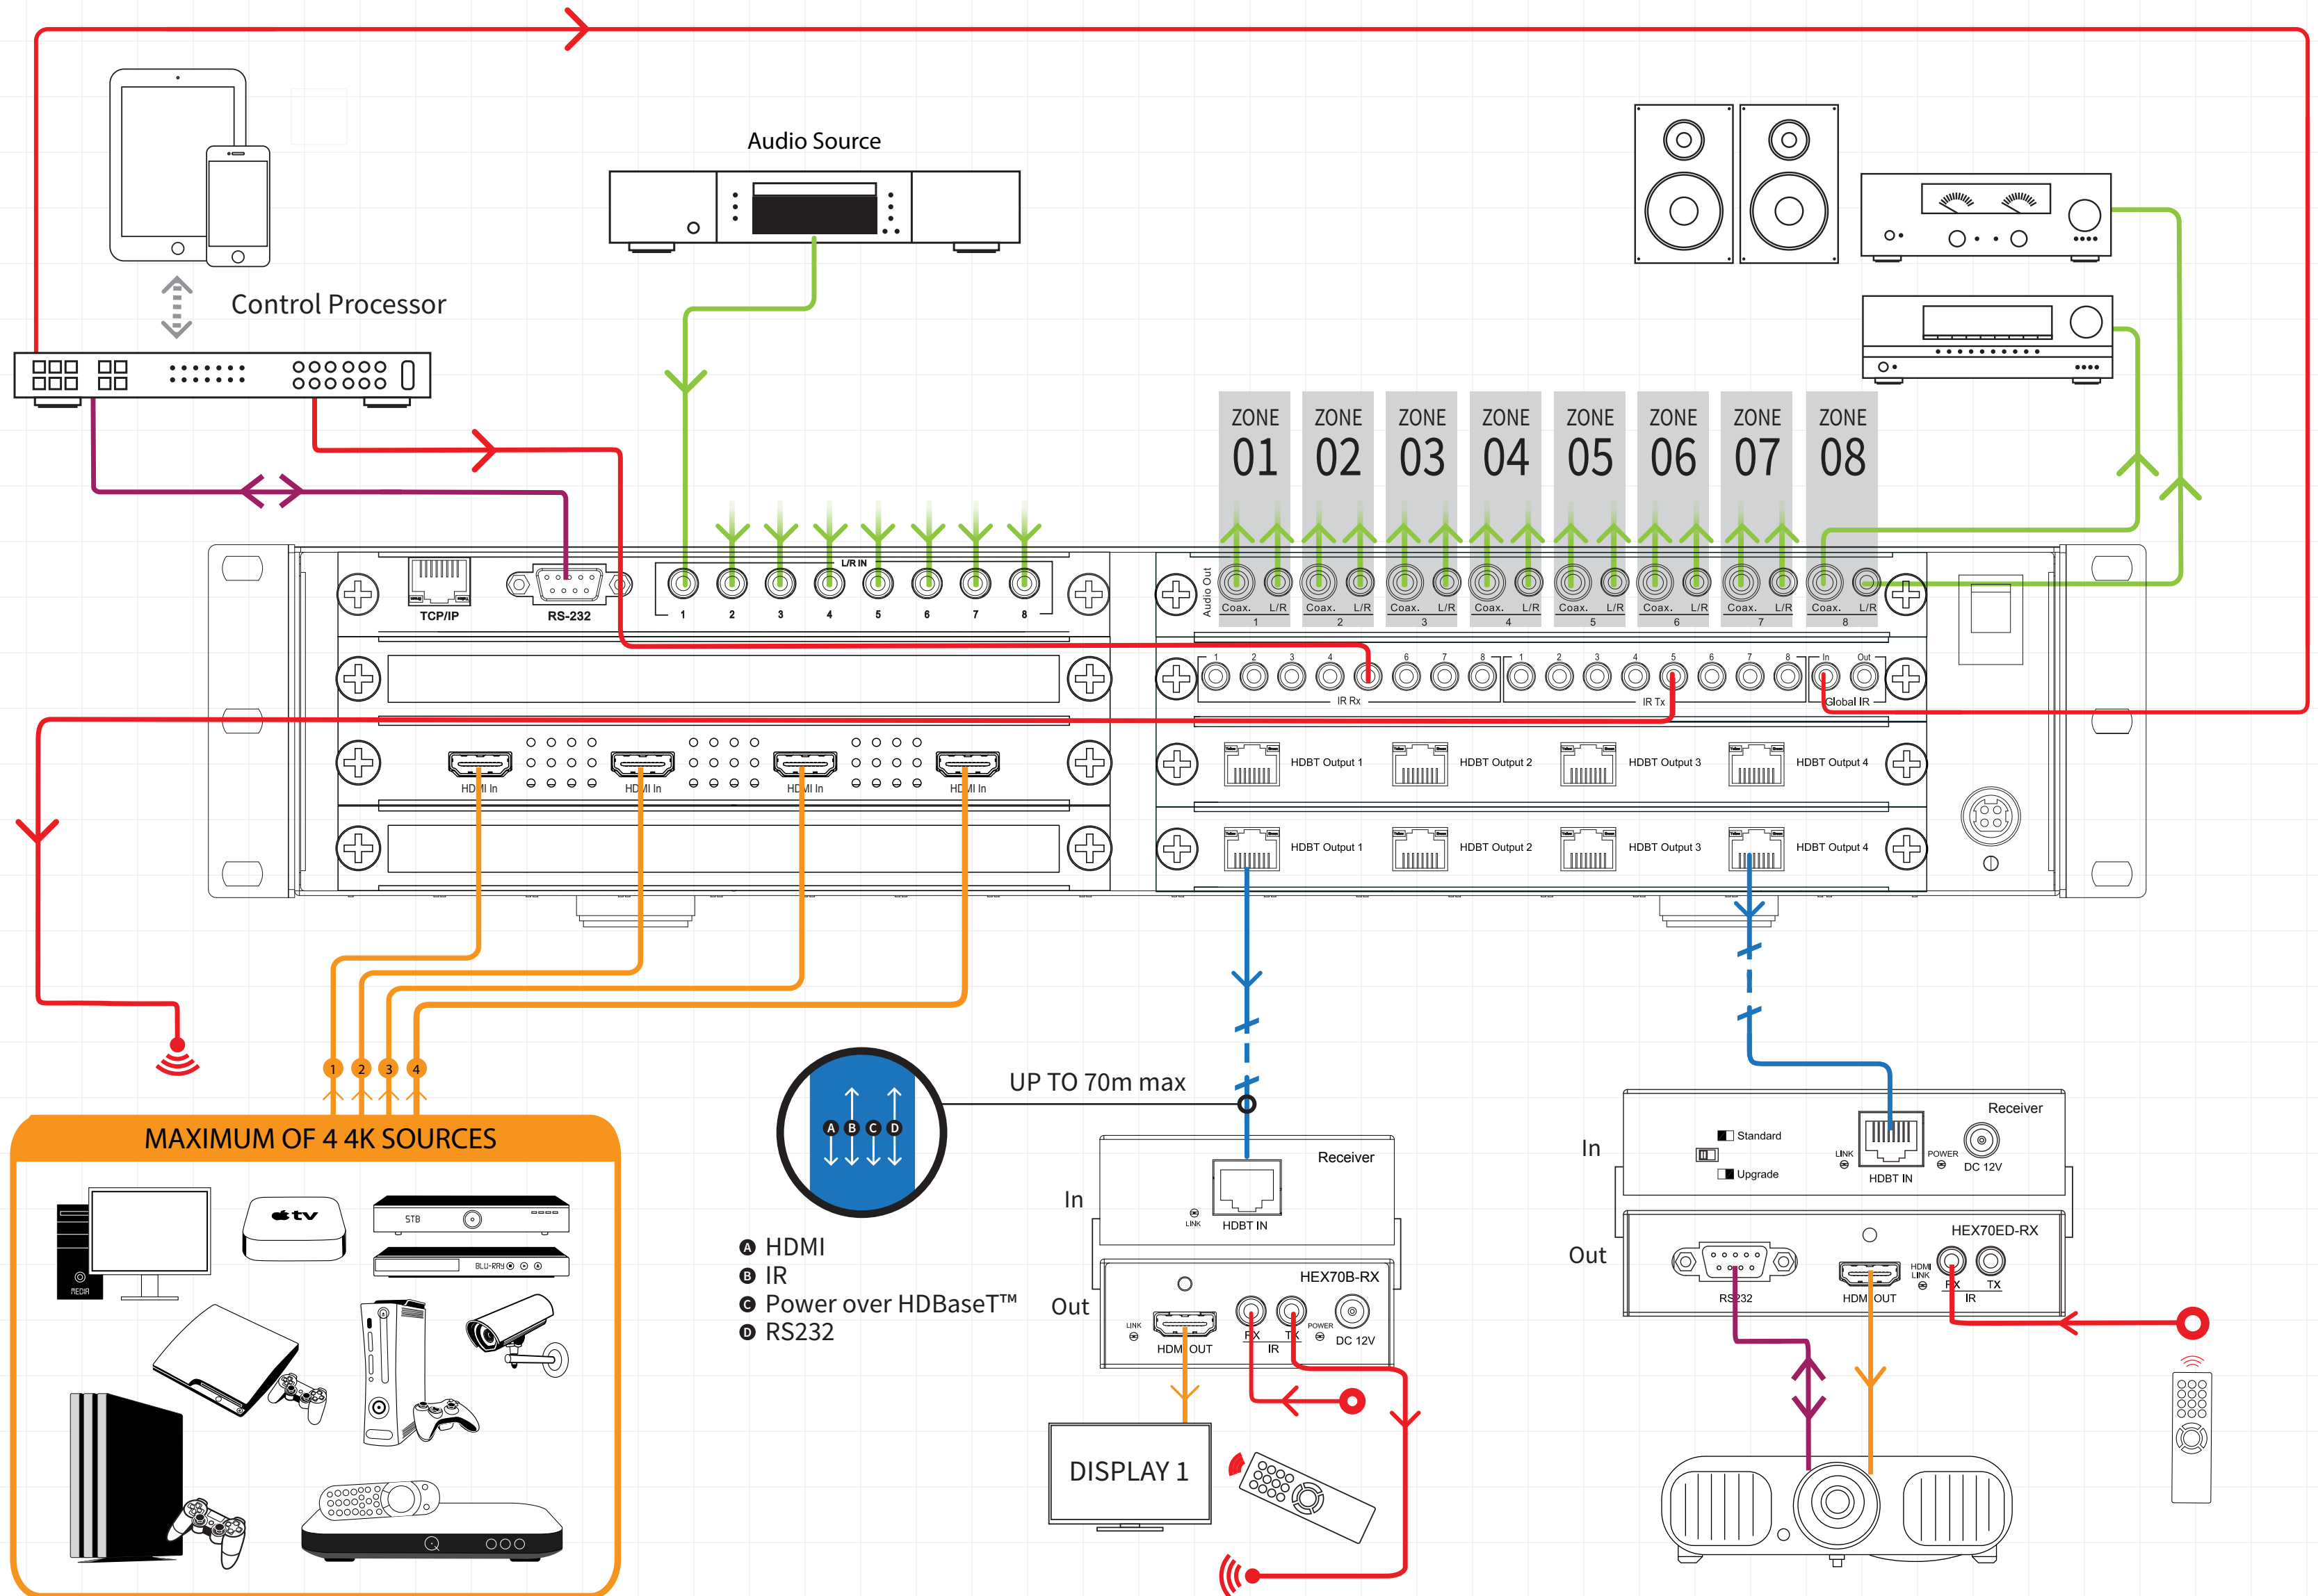

Example Schematic
PRO48HBT70

Legend:

- CAT 5e/6/6a/7
- RS232
- HDMI
- Audio
- IR Cable

MAXIMUM OF 4 4K SOURCES

UP TO 70m max

A HDMI
 B IR
 C Power over HDBaseT™
 D RS232

HEX70B-RX

In: HDBT IN

Out: HDM OUT, IR, TX, DC 12V

DISPLAY 1

Receiver

In: HDBT IN, DC 12V

Out: RS232, HDM OUT, IR, TX

HEX70ED-RX