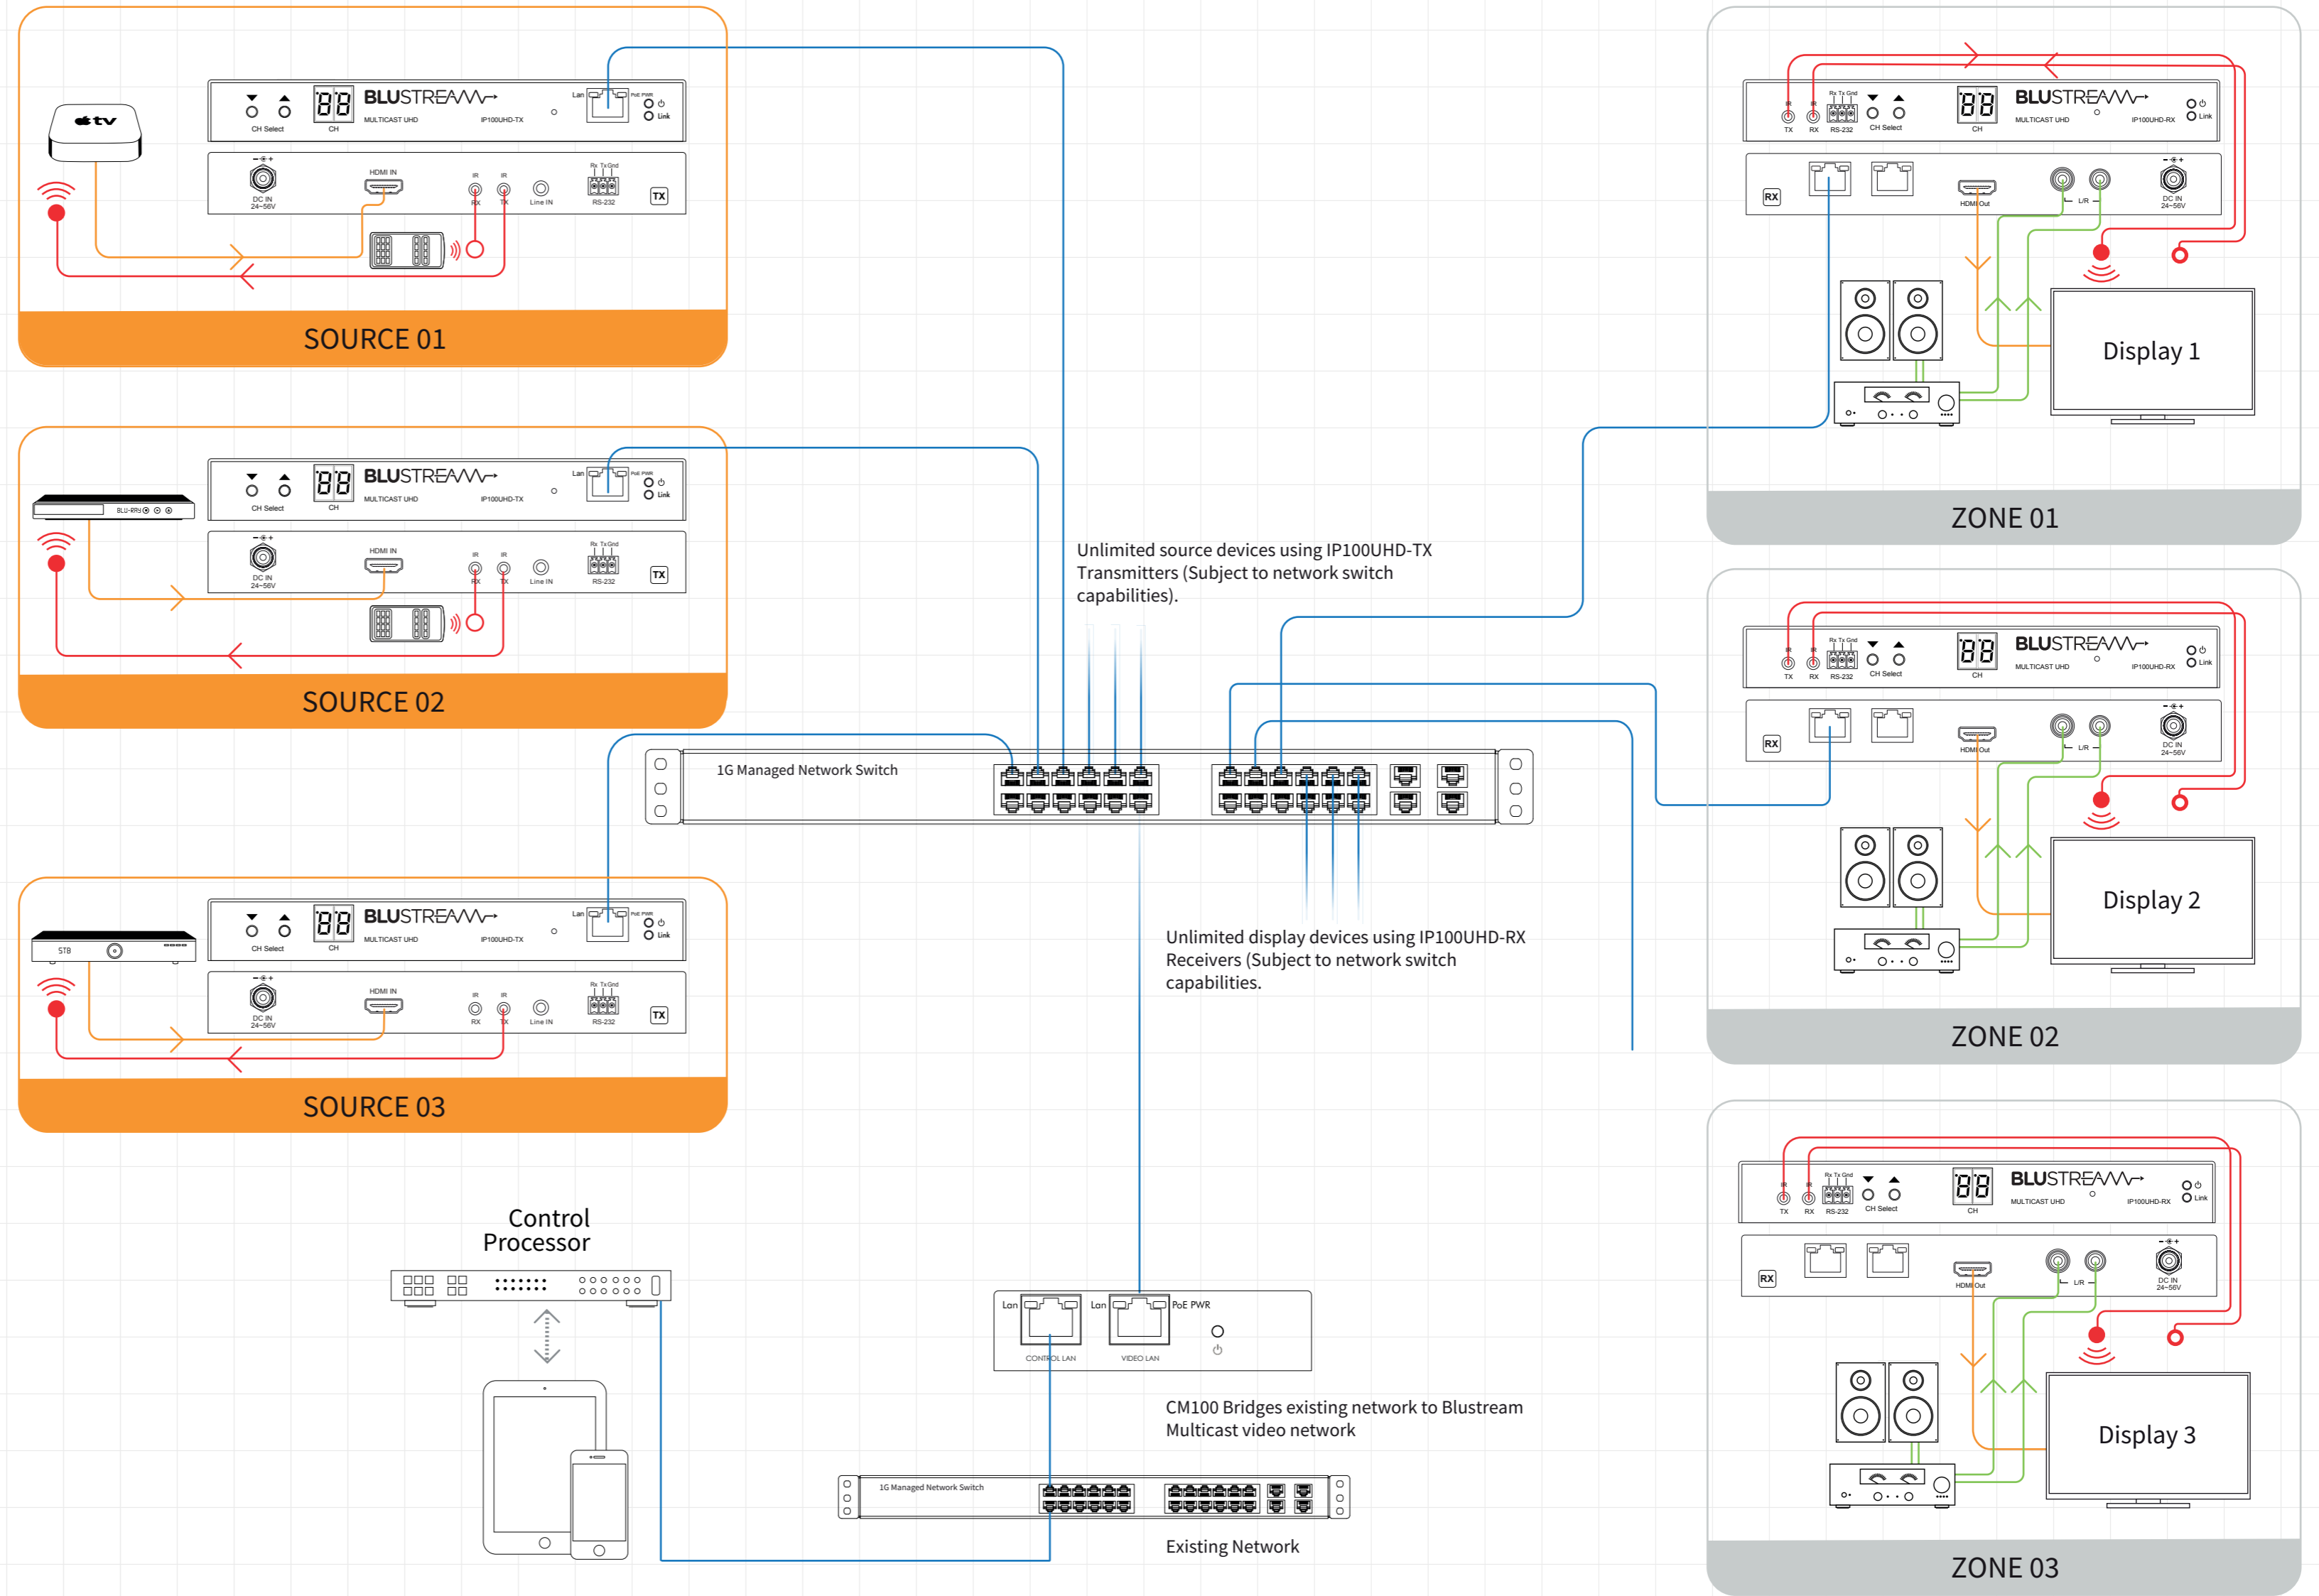

Example Schematic
IP100UHD-RX/TX
3x3 Matrix configuration

HDMI Over IP System Design – 3x3 Matrix configuration (Unlimited amount of configurations available)